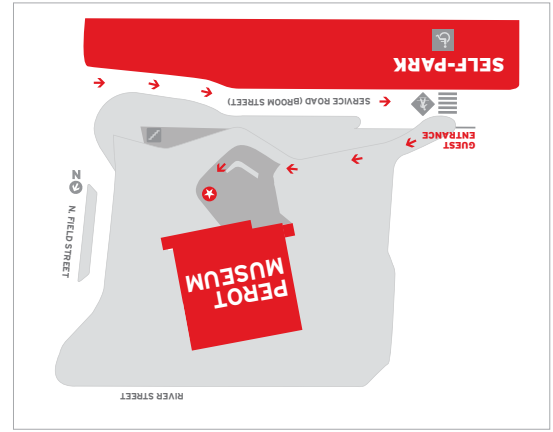

YOU'RE INVITED!

PARKING MAP

1. Arrive early and stay late! Get your wristband for all-day Museum admission at the Lower Level birthday check-in stand. Parking is first come, first served and must be paid for before exiting the lot. Perot Museum members can save 50% by paying at the Box Office.
2. All helium balloons, non-service animals, alcoholic beverages, confetti, and silly string are prohibited in the Museum. We appreciate your compliance!

PARTY GUEST TIPS

YOU'RE INVITED!

Come celebrate

birthday at the
Perot Museum of Nature and Science!

WHEN:

WHERE:

2201 N. Field Street, Dallas, TX 75201
Party room is located on the
lower level of the Museum.